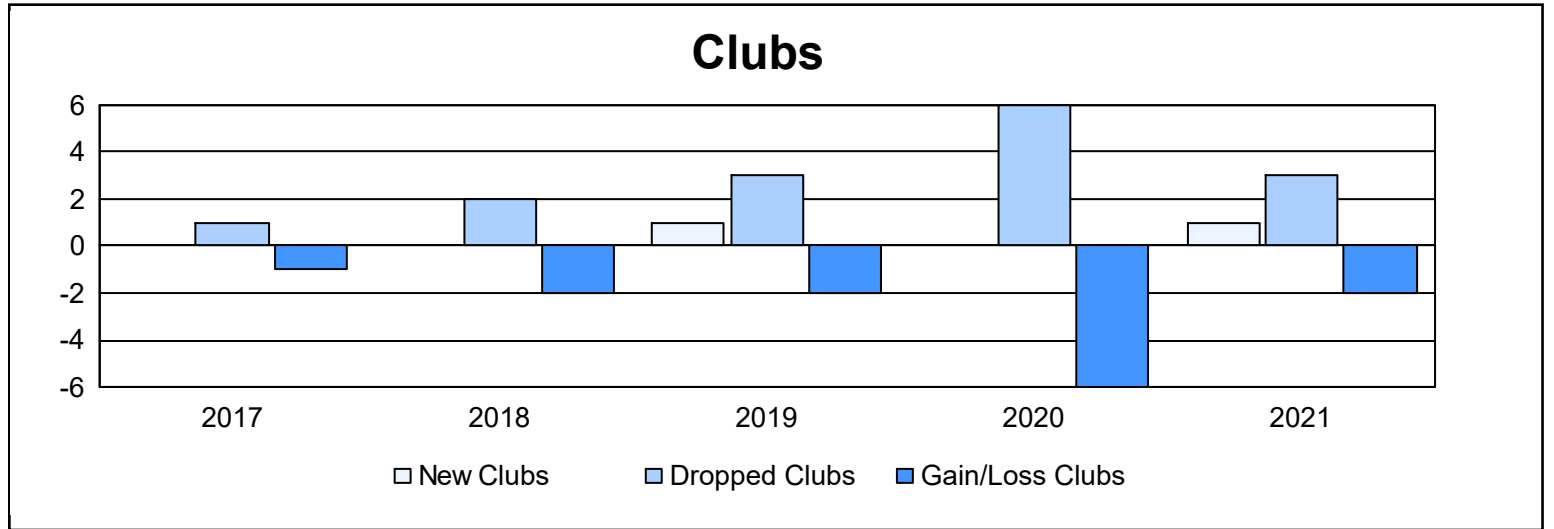

Year	New Clubs	Dropped Clubs	Gain/ Loss Clubs	New Members	Charter Members	Reinstate Members	Transfer Members	Total Member Added	Total Members Dropped	Gain/ Loss Members
2016-2017	0	1	-1	208	6	1	5	220	187	33
2017-2018	0	2	-2	134	2	3	12	151	159	-8
2018-2019	1	3	-2	84	28	1	4	117	121	-4
2019-2020	0	6	-6	43	5	29	4	81	223	-142
2020-2021	1	3	-2	33	21	15	6	75	115	-40
Average	0	3	-3	100	12	10	6	129	161	-32

Membership Composition June 2021 Cumulative

Gender Composition June 2021 Cumulative