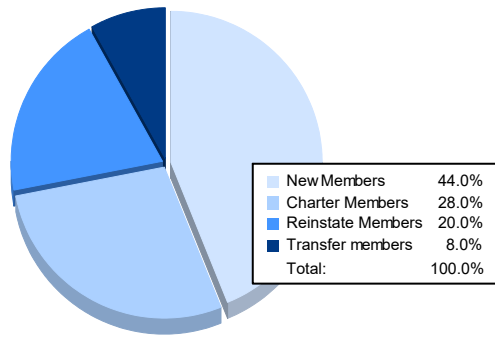

Year	New Clubs	Dropped Clubs	Gain/ Loss Clubs	New Members	Charter Members	Reinstate Members	Transfer Members	Total Member Added	Total Members Dropped	Gain/ Loss Members
2016-2017	0	1	-1	208	6	1	5	220	187	33
2017-2018	0	2	-2	134	2	3	12	151	159	-8
2018-2019	1	3	-2	84	28	1	4	117	121	-4
2019-2020	0	6	-6	43	5	29	4	81	223	-142
2020-2021	1	3	-2	33	21	15	6	75	115	-40
Average	0	3	-3	100	12	10	6	129	161	-32

Membership Composition June 2021 Cumulative

Gender Composition June 2021 Cumulative