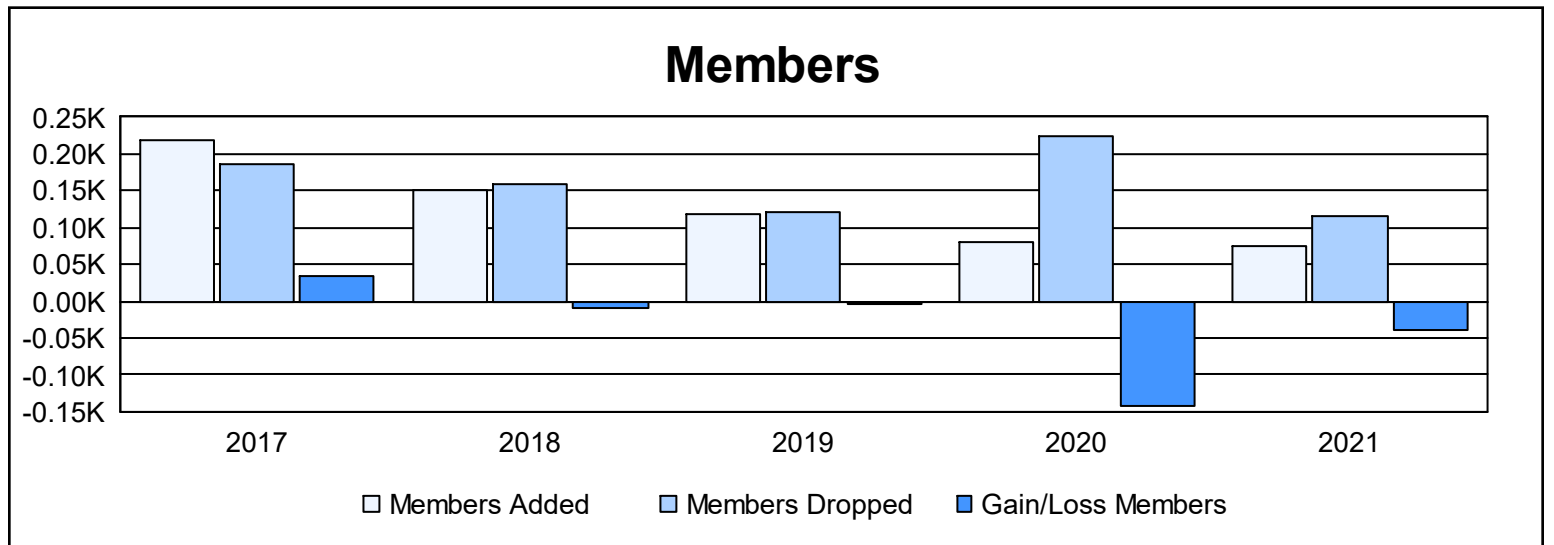

Year	New Clubs	Dropped Clubs	Gain/ Loss Clubs	New Members	Charter Members	Reinstate Members	Transfer Members	Total Member Added	Total Members Dropped	Gain/ Loss Members
2016-2017	0	1	-1	208	6	1	5	220	187	33
2017-2018	0	2	-2	134	2	3	12	151	159	-8
2018-2019	1	3	-2	84	28	1	4	117	121	-4
2019-2020	0	6	-6	43	5	29	4	81	223	-142
2020-2021	1	3	-2	33	21	15	6	75	115	-40
Average	0	3	-3	100	12	10	6	129	161	-32

Membership Composition June 2021 Cumulative

Gender Composition June 2021 Cumulative